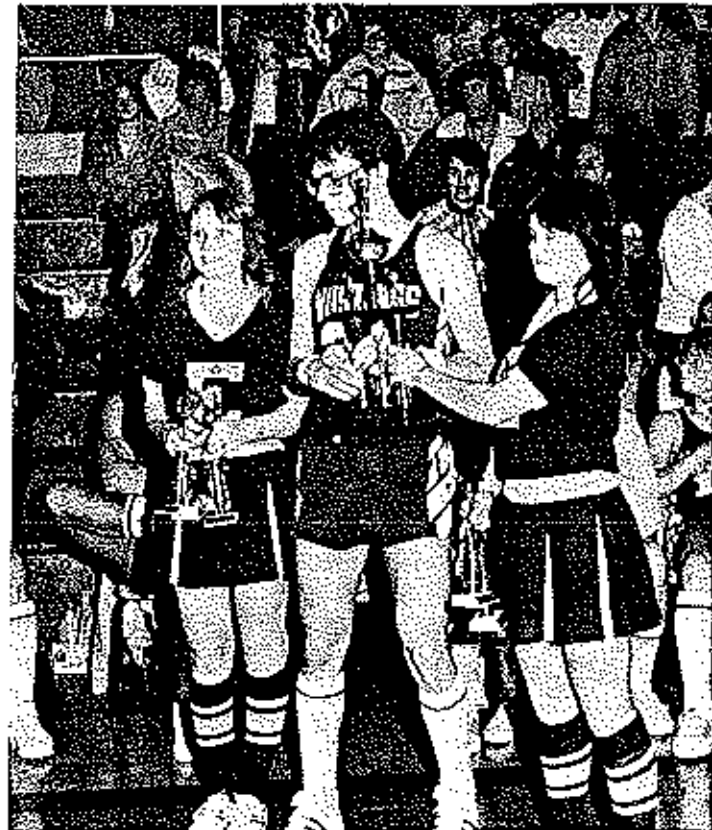

Basketball Wrap Up

The Eldon Mustangs finished a fine season with a 21-7 win/loss record. The Mustangs were conference and district champions, but they were unsuccessful at the state playoffs.

(Top left) Troy Kreiling blocks a shot during the state playoffs. (Top right) Kelean Carlock drops in a jumper. (Center left) Varsity Mustangs display their second place trophy from the California Tournament. (Center right) J. W. Vann plays tough defense during the first round of the district playoffs. (Bottom left) Keith Enloe fights for a rebound in the district championship game. (Bottom right) Mike Harenza receives the second place trophy, Eldon Tournament, from Toni Schulte and Robbin Henley.