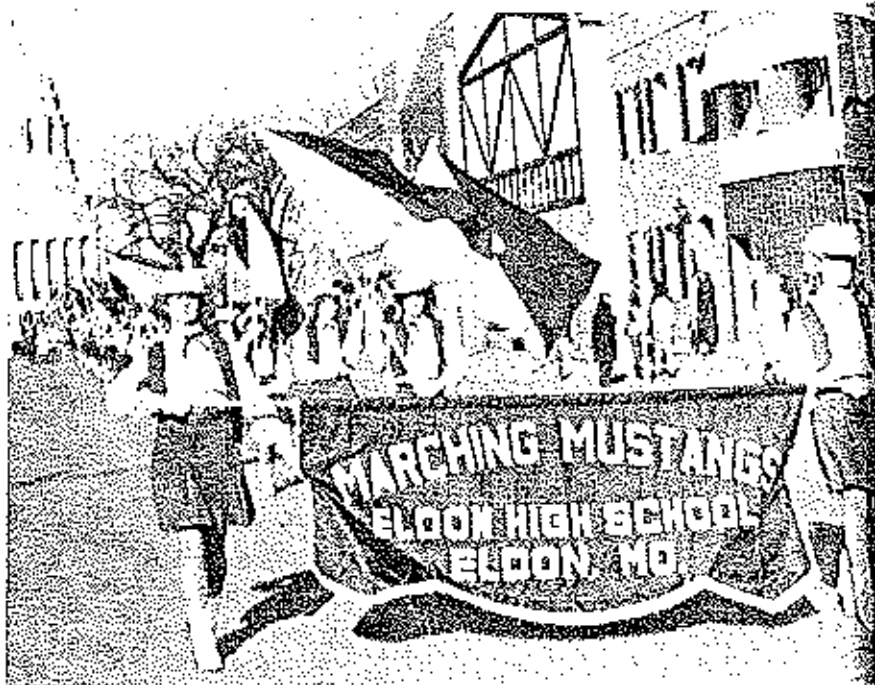

JAN

				1	2	3
4	5	6	7	8	9	10
11	12	13	14	15	16	17
18	19	20	21	22	23	24
25	26	27	28	29	30	31

On January 12, 1981, the Eldon Marching Mustangs performed in Governor Bonds' inaugural parade. Temperatures dropped to 7 and the wind chill factor dropped to -30. Many spectators from Eldon attended the parade in spite of the cold weather. Mustangs were treated to a buffet dinner at Ramada Inn sponsored by the Friends of Music.

Inaugural Parade