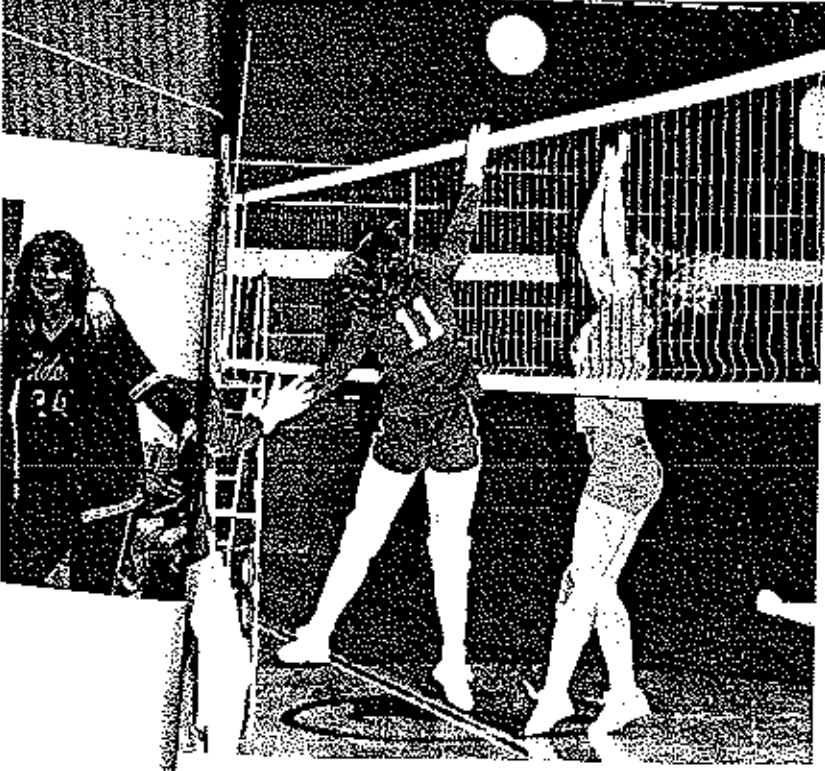

State was very exciting for the girls. The day started with a pep assembly in which the girls ran through the hoop (top left) and then through a column formed by Eldon students (upper right).

Action proved to be exciting as Janet Graham (a Senior) spikes the ball. The team was led by the 4 Seniors on the team, Criss Bashore, Cindy Hawser, Sally Hammond, and Janet Graham.

Sally Hammond #22 prepares to spike a ball being set by Criss Bashore #11.

SEPT

2	3	4	5	6
9	10	11	12	13
16	17	18	19	20
23	24	25	26	27
30				

Month of September was the best for the 1980-81 Girl's Volleyball Team. Six games were played during the month of September. The girls came out with the best record of 5 wins and 3 losses at the end of the month. (The 3 losses were only ones received during the 1980-81 season.) The 1980-81 Volleyball Team will continue this way again . . .

Coach Ana Luelhemeier
 Below: #24 Jan Graban and #11
 are.

Mustangs Stampede to Winning Season

Above, Coach Kline observes Terry Hayes pass to his receiver. Right, Jimmy Holloway prepares to exploit a hole in the line.