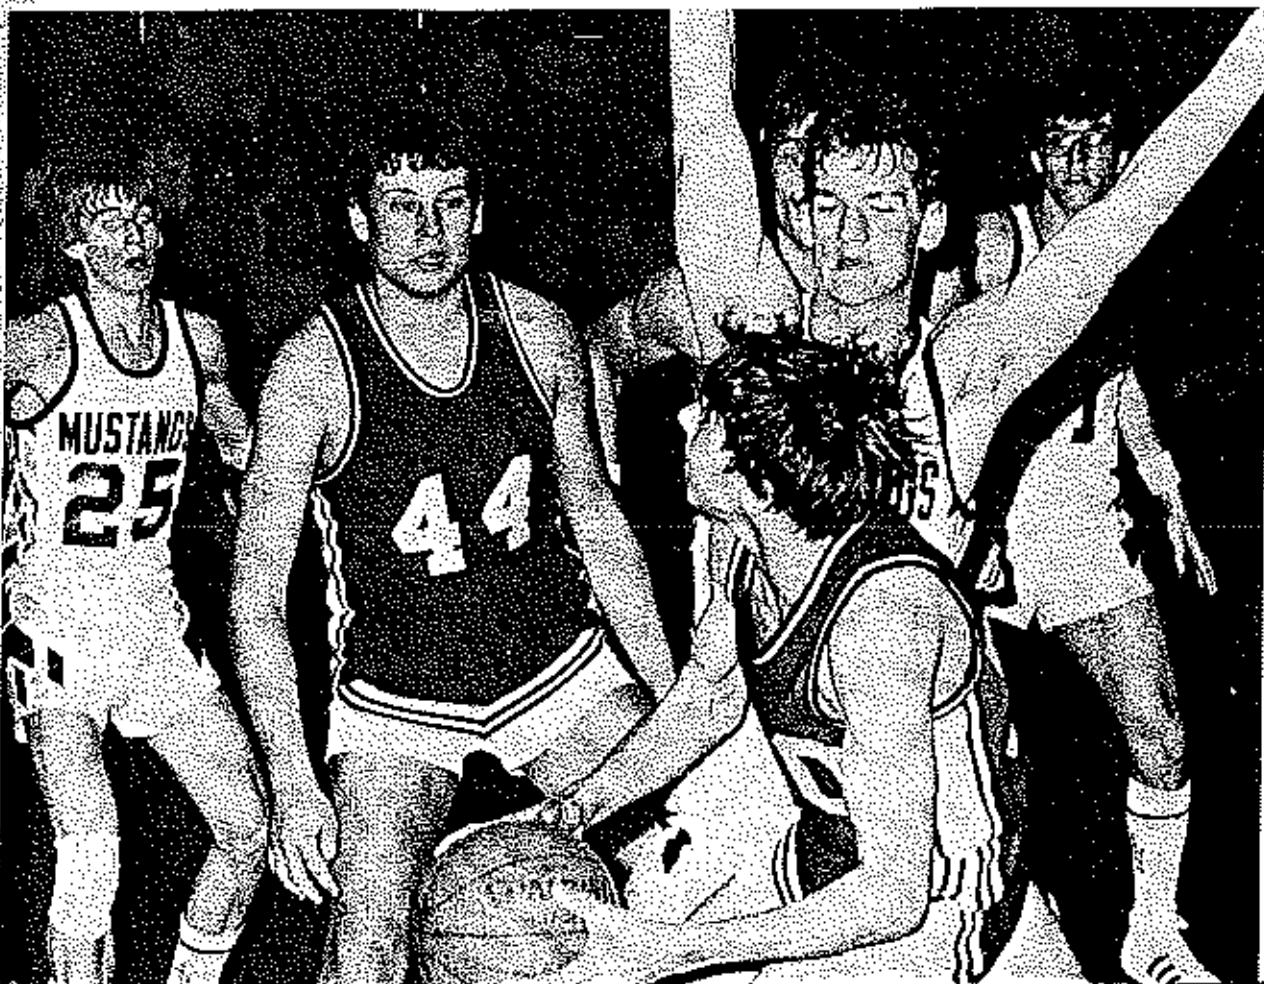

DEC

	1	2	3	4	5	6
7	8	9	10	11	12	13
14	15	16	17	18	19	20
21	22	23	24	25	26	27
28	29	30	31			

Basketball Highlights

The Boy's Basketball team opened the season with the Tipton Tourney. The team won the Consolation trophy there with a 65-63 win over Blair Oaks. The team was also awarded the Sportsmanship trophy. The Mustangs defeated the Tipton Cardinals 83-67, and were defeated by the Fatima Comets 66-48. The month was highlighted by a double-overtime 91-87 victory over the Osage Indians, a school rival.