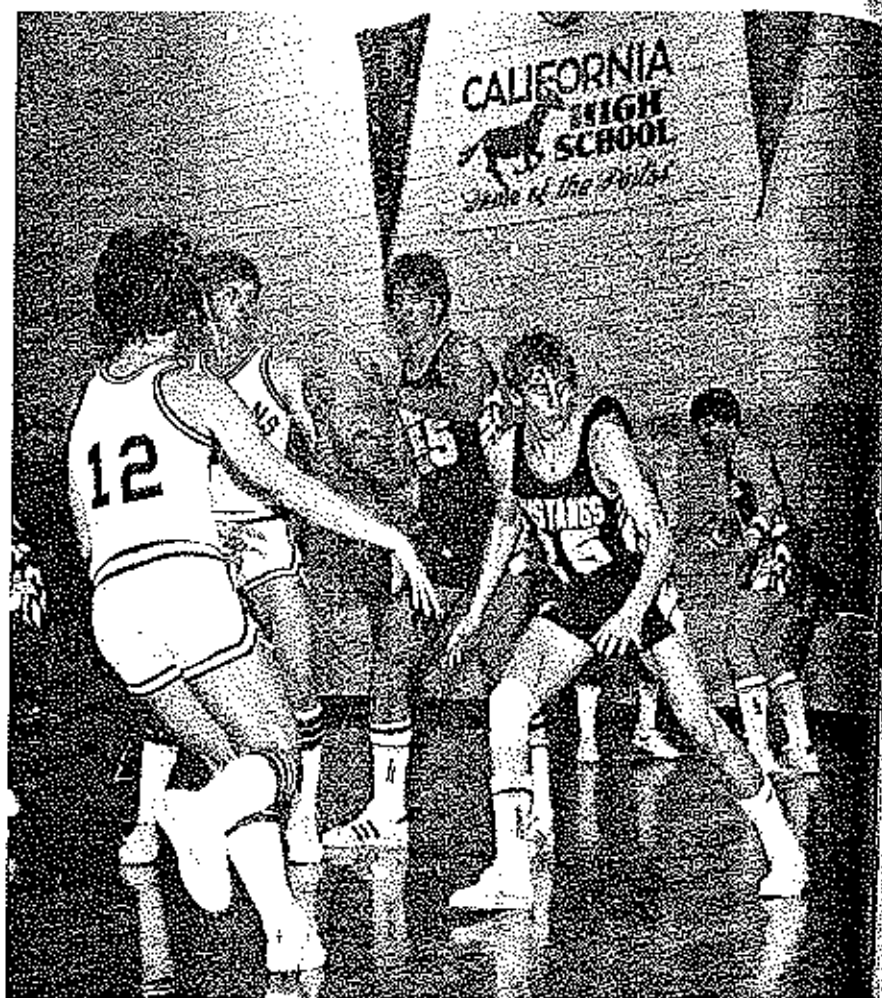

California Tournament

Eldon attended the annual California Tournament on January 11th through the 14th. In the first game Eldon played Versailles and won with a score of 74-53. Then Eldon went on to play a close game with Osage winning with a score of 62-61. This took Eldon to the finals where they lost to Rockbridge by a score of 64-46. Eldon received the second place trophy. Below The Eldon Mustang team displays their 2nd place trophy. Top right Eldon Mustangs Troy Krieling, Keith Fulce and Kelean Carlock play defense against the Osage Indians.

Although this year's Eldon Mustang team may never have the privilege of participating in the California tournament again, we will always remember their winning dedication.